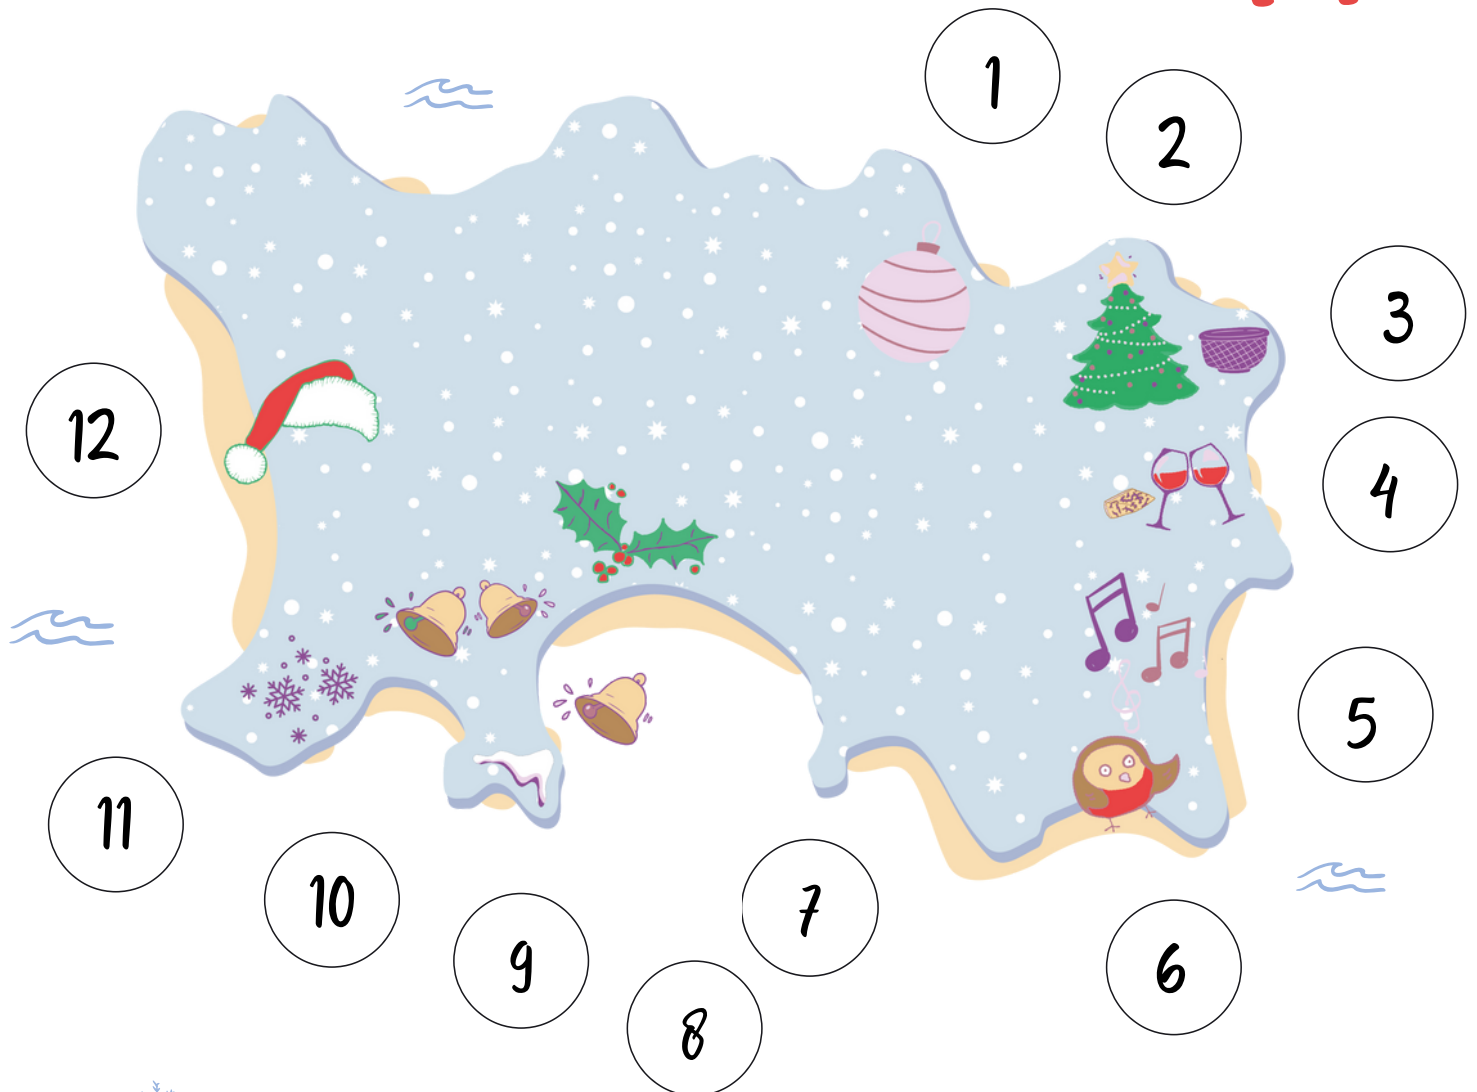

# The 12 Bays of Christmas

An event run by Jersey Hospice Care and  
The National Trust for Jersey

# MAP

 1. Bauble Bay (Bouley)

2. Rocking around "Rozel Bay"

3. "Le Saie" in a manger

4. "Anneport" and stilton

5. Once in "Royal bay of Grouville"

6. Robin Bay 

7. Deck "La Haule" 

8. Jingle bell... croute ( Bel Croute) 

9. Port let it snow (Portlet Bay)

10. Jingle all the "Ouaisne" 

11. Snow port (Beauport)

12. Santa Ouen (St Ouen) – Le Braye Only

**Jersey Hospice Care**  
your care, your choice, your time